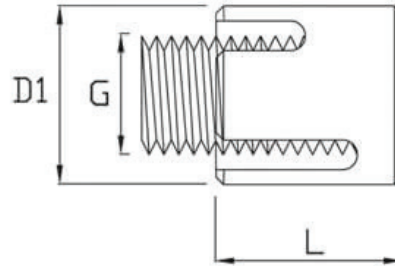

## Wire Rope Cross Clamp - Stainless Steel

Code	Wire (mm)	G	L (mm)	D1 (mm)
CC-03	2	M12	19	20
CC-04	4	M12	21	20
CC-05	5	M12	23	20
CC-06	6	M12	25	20

A note about dimensional information

Please be aware that dimensions published on our site should be treated as indicative.